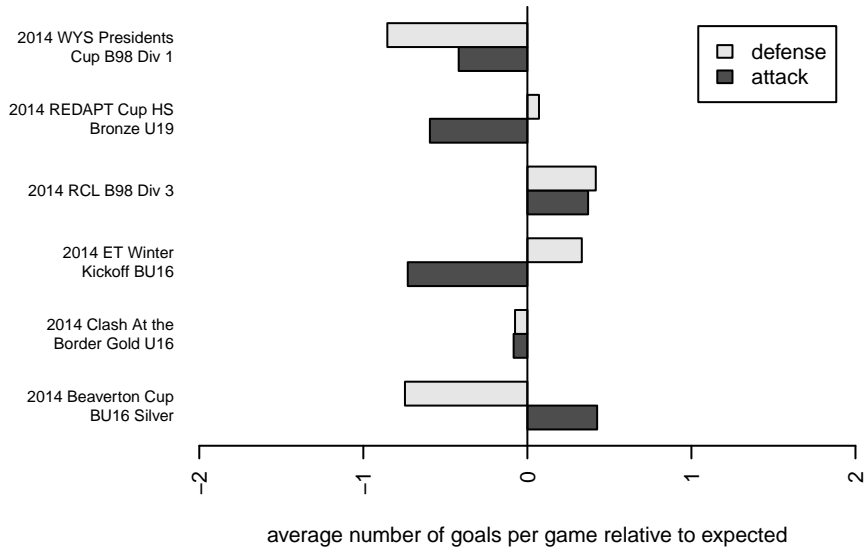

Washington Timbers Green B98

Washington Timbers
 Vancouver, WA
 B98 total strength=1548
 attack=11.09 defense=16.05
 fall league = RCL B98 Div 3

alt names used:
 WTFC 98 Greens
 WTFC B98 Greens
 WAT BU16 Greens
 Washington Timbers B98 Green
 Washington Timbers B98 Green

Venues played:
 2014 Clash At the Border Gold U16
 2014 Beaverton Cup BU16 Silver
 2014 REDAPT Cup HS Bronze U19
 2014 RCL B98 Div 3
 2014 ET Winter Kickoff BU16
 2014 WYS Presidents Cup B98 Div 1

Washington Timbers Green B98
 Dots are actual minus expected GF (blue circles) and GA (red triangles).
 Blue line is smoothed change in attack strength. Red is smoothed change in defense strength.

**attack and defense variance (black dot)
relative to other teams
and top 10 in region**

**attack and defense rating
relative to others at age
and all opponents in last 13 months**

Performance relative to 13 month average