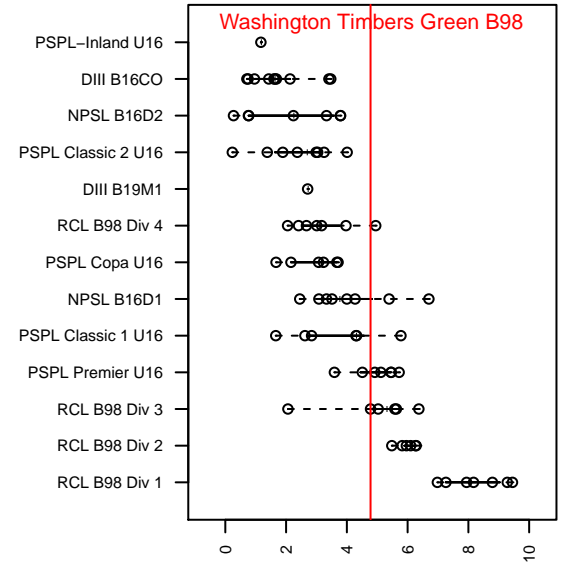

Washington Timbers Green B98

Washington Timbers
 Vancouver, WA
 B98 total strength=1548
 attack=11.09 defense=16.05
 fall league = RCL B98 Div 3

alt names used:
 WTFC 98 Greens
 WTFC B98 Greens
 WAT BU16 Greens
 Washington Timbers B98 Green
 Washington Timbers B98 Green

Venues played:
 2014 Clash At the Border Gold U16
 2014 Beaverton Cup BU16 Silver
 2014 REDAPT Cup HS Bronze U19
 2014 RCL B98 Div 3
 2014 ET Winter Kickoff BU16
 2014 WYS Presidents Cup B98 Div 1

Washington Timbers Green B98
 Dots are actual minus expected GF (blue circles) and GA (red triangles).
 Blue line is smoothed change in attack strength. Red is smoothed change in defense strength.

**attack and defense variance (black dot)
relative to other teams
and top 10 in region**

**attack and defense rating
relative to others at age
and all opponents in last 13 months**

Performance relative to 13 month average